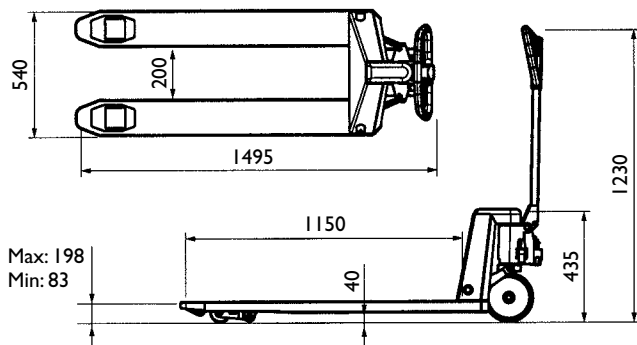

PALLET TRUCKS

Extra robust, capacity 2500 kg

- Front roller and rear fork wheels for easier access to and from the long side of the pallet.
- Highly manoeuvrable with a 210° steering arc
- Also suitable for lifting 1/4 pallets
- Single or bogey wheels in nylon or polyurethane
- Nylon wheels provide smooth and easy transport
- Polyurethane wheels are noiseless and offers maximum surface protection

Nose wheel for easier pallet access from the long side

Brake
Product no. 8524800

PLM2500BN

PLM2500EP

PLM2500BP

PLM2500EN

Model		PLM2500EN	PLM2500BN	PLM2500EP	PLM2500BP
Lifting capacity	kg	2500	2500	2500	2500
Fork length	mm	1150	1150	1150	1150
Fork width	mm	540	540	540	540
Steering arc		210°	210°	210°	210°
Wheel type		Nylon	Nylon	Polyurethane	Polyurethane
Wheel suspension		Single	Bogey	Single	Bogey
Weight	kg	70	70	70	70
Product no.		7930152	7930452	7930652	7930552