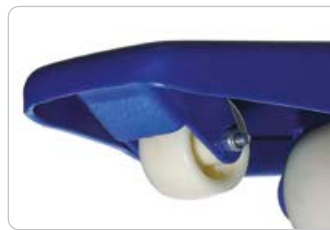

PALLET TRUCKS

Extra robust, capacity 2500 kg

- Front roller and rear fork wheels for easier access to and from the long side of the pallet.
- Highly manoeuvrable with a 210° steering arc
- Also suitable for lifting 1/4 pallets
- Single or bogey wheels in nylon or polyurethane
- Nylon wheels provide smooth and easy transport
- Polyurethane wheels are noiseless and offers maximum surface protection

Nose wheel for easier pallet access from the long side

Brake
Product no. 8524800

PLM2500BN

PLM2500EP

PLM2500BP

PLM2500EN

Model		PLM2500EN	PLM2500BN	PLM2500EP	PLM2500BP
Lifting capacity	kg	2500	2500	2500	2500
Fork length	mm	1150	1150	1150	1150
Fork width	mm	540	540	540	540
Steering arc		210°	210°	210°	210°
Wheel type		Nylon	Nylon	Polyurethane	Polyurethane
Wheel suspension		Single	Bogey	Single	Bogey
Weight	kg	70	70	70	70
Product no.		7930152	7930452	7930652	7930552